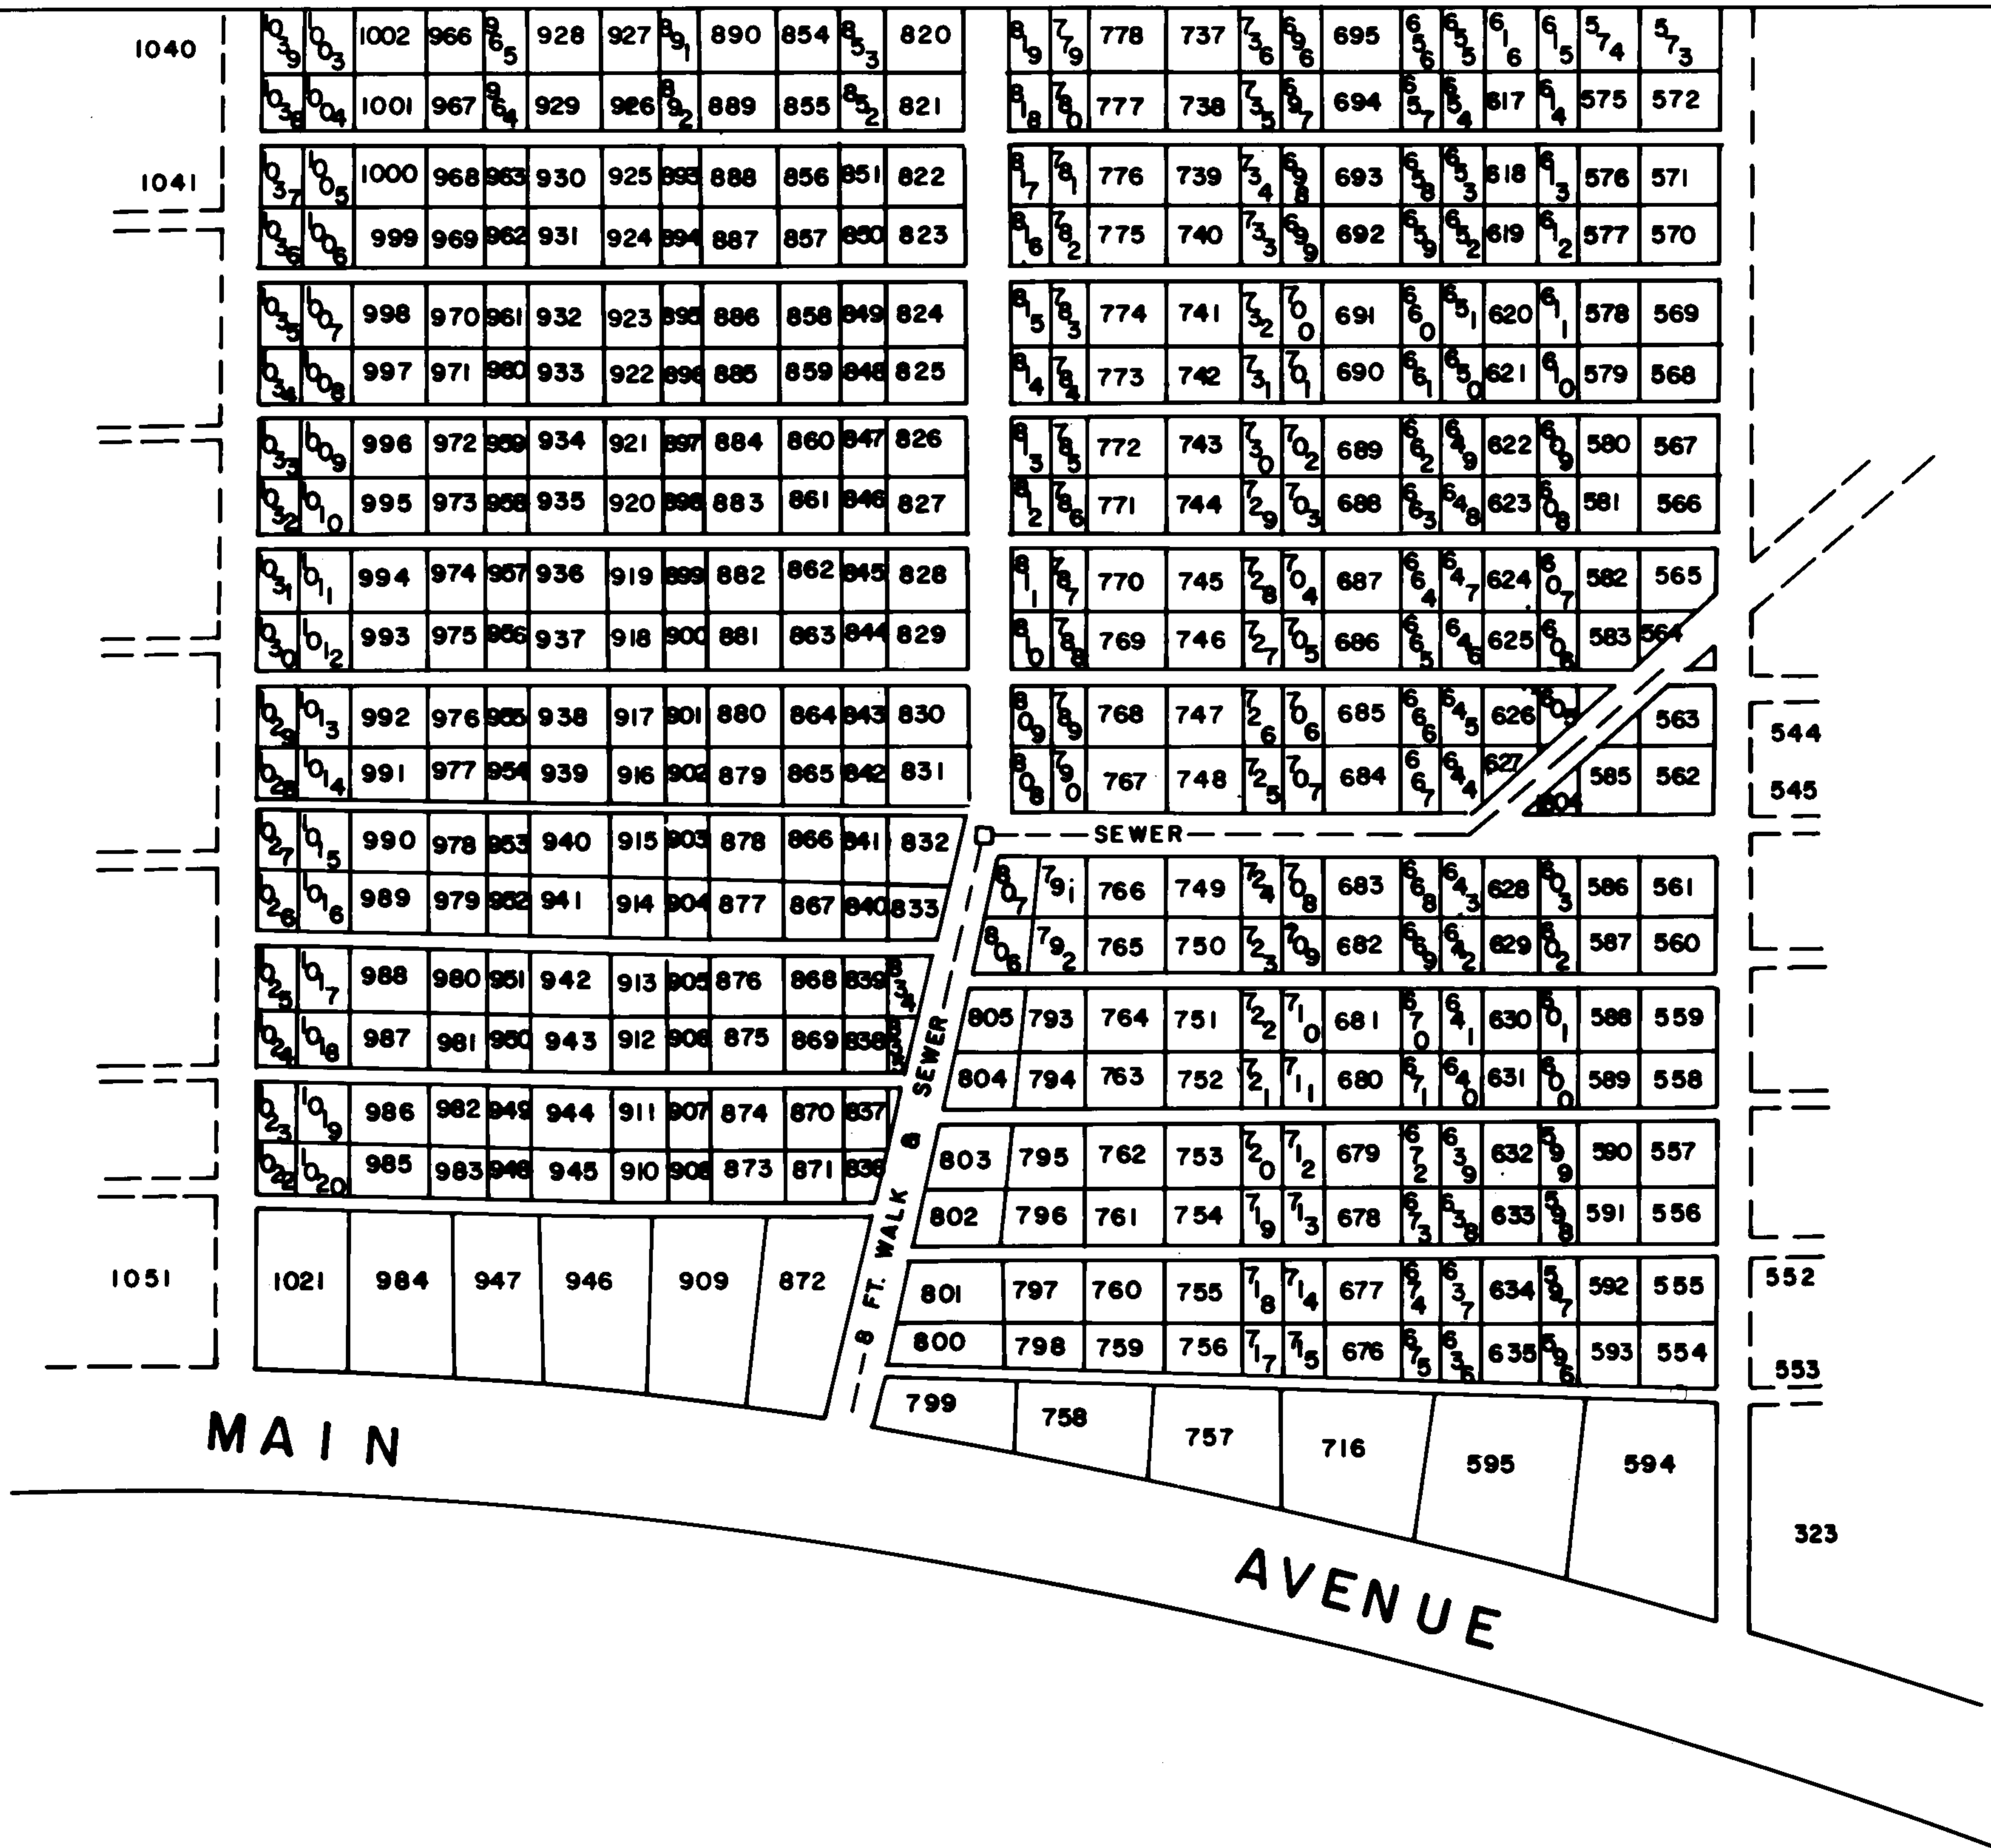

SECTION 7 PART I
 FOREST LAWN MEMORIAL PARK
 OMAHA, NEBRASKA

SCALE: 1" = 40'

SECTION 7 PART 3
 FOREST LAWN MEMORIAL PARK
 OMAHA, NEBRASKA

SCALE: 1" = 40'

SECTION 7 PART 4
 FOREST LAWN MEMORIAL PARK
 OMAHA, NEBRASKA

SCALE: 1" = 40'

MAIN AVENUE