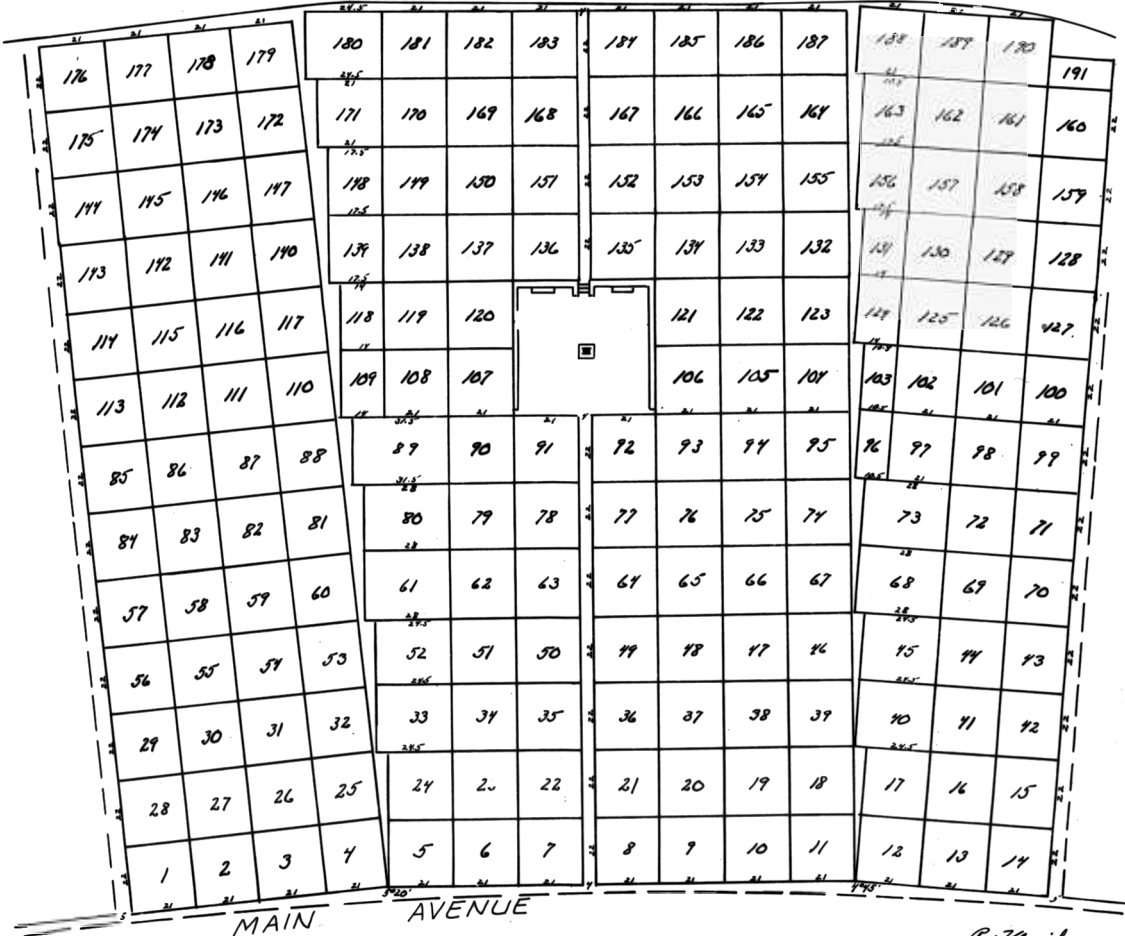

# EVENING STAR GARDEN.

## FOREST LAWN, OMAHA.

DRIVE

*R. Flynn*  
Landscape Engineer

EVENING STAR GARDEN  
SECTION 4