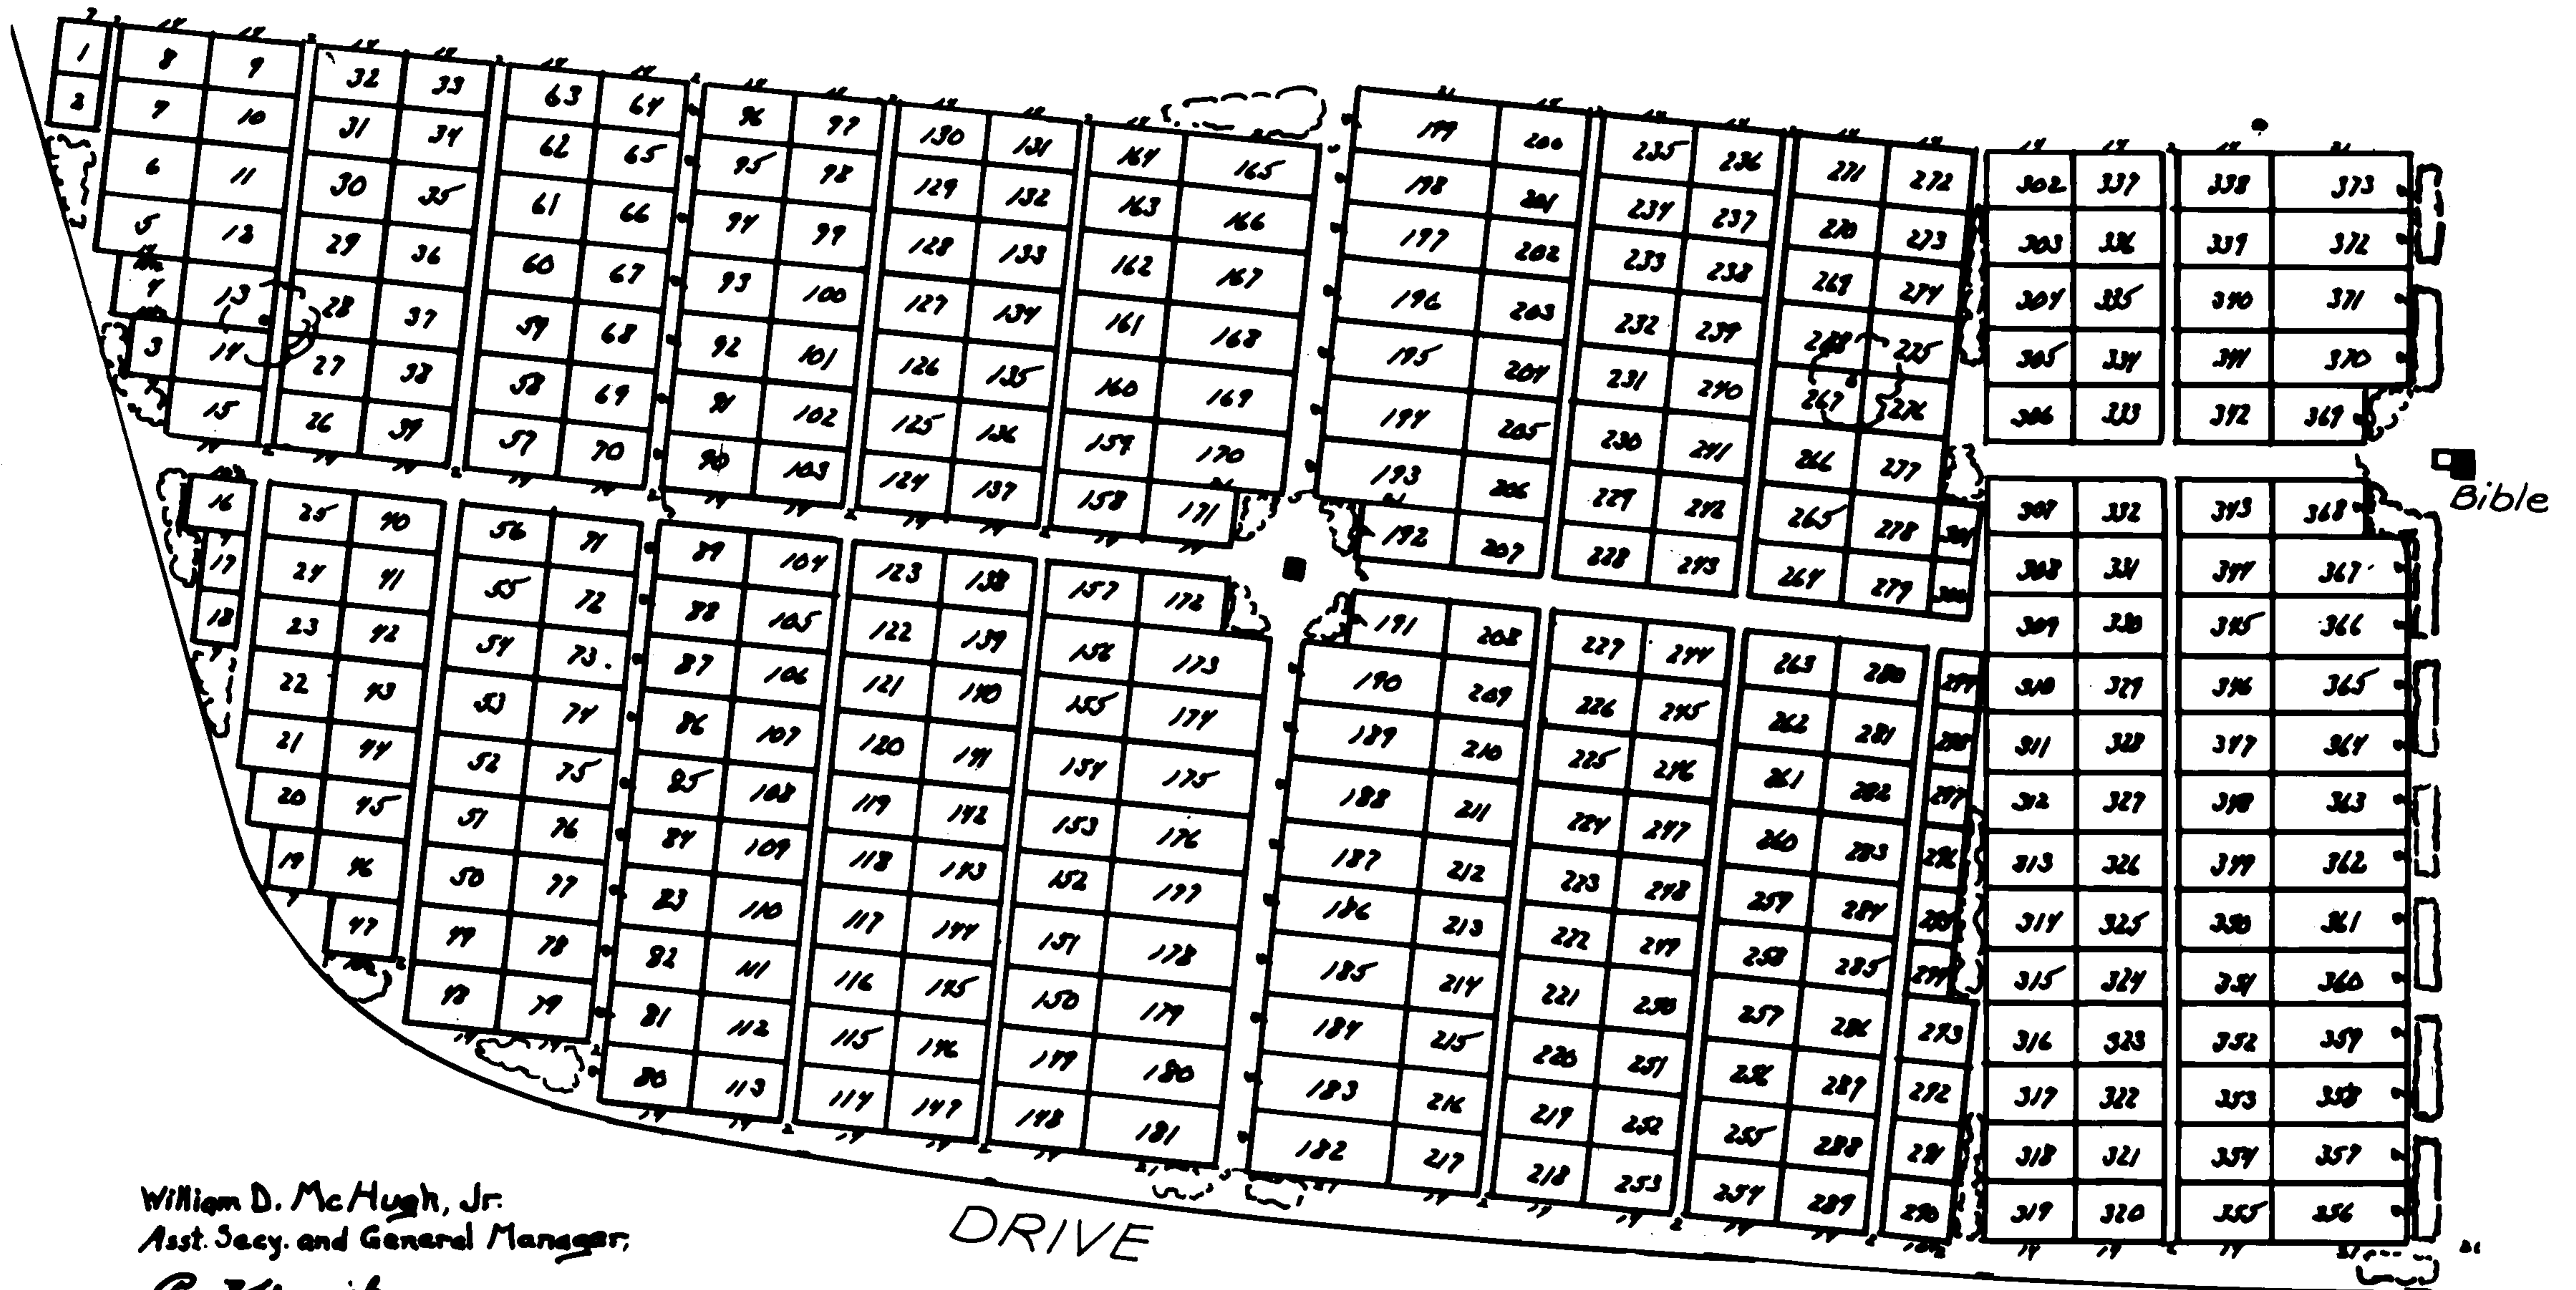

GARDEN OF MEDITATION

Revised to Sept. 1963

"NORTH" FOREST LAWN OMAHA

SCALE: 1" = 30'

GARDEN OF MEDITATION
 FOREST LAWN
 OMAHA

Revised to Sept. 1963

SCALE: 1" = 20'

Frank Priborsky,
 Gen. Mgr.
 Roy P. Priborsky
 Lands. Eng'r.

GARDEN OF MEDITATION "NORTH"
 FOREST LAWN
 OMAHA

SCALE: 1" = 30'

William D. McHugh, Jr.
 Asst. Secy. and General Manager

Ray M. Mynick
 Landscape Engineer,
 April, 1961.

GARDEN OF MEDITATION "SOUTH" FOREST LAWN OMAHA

SCALE: 1"=40'