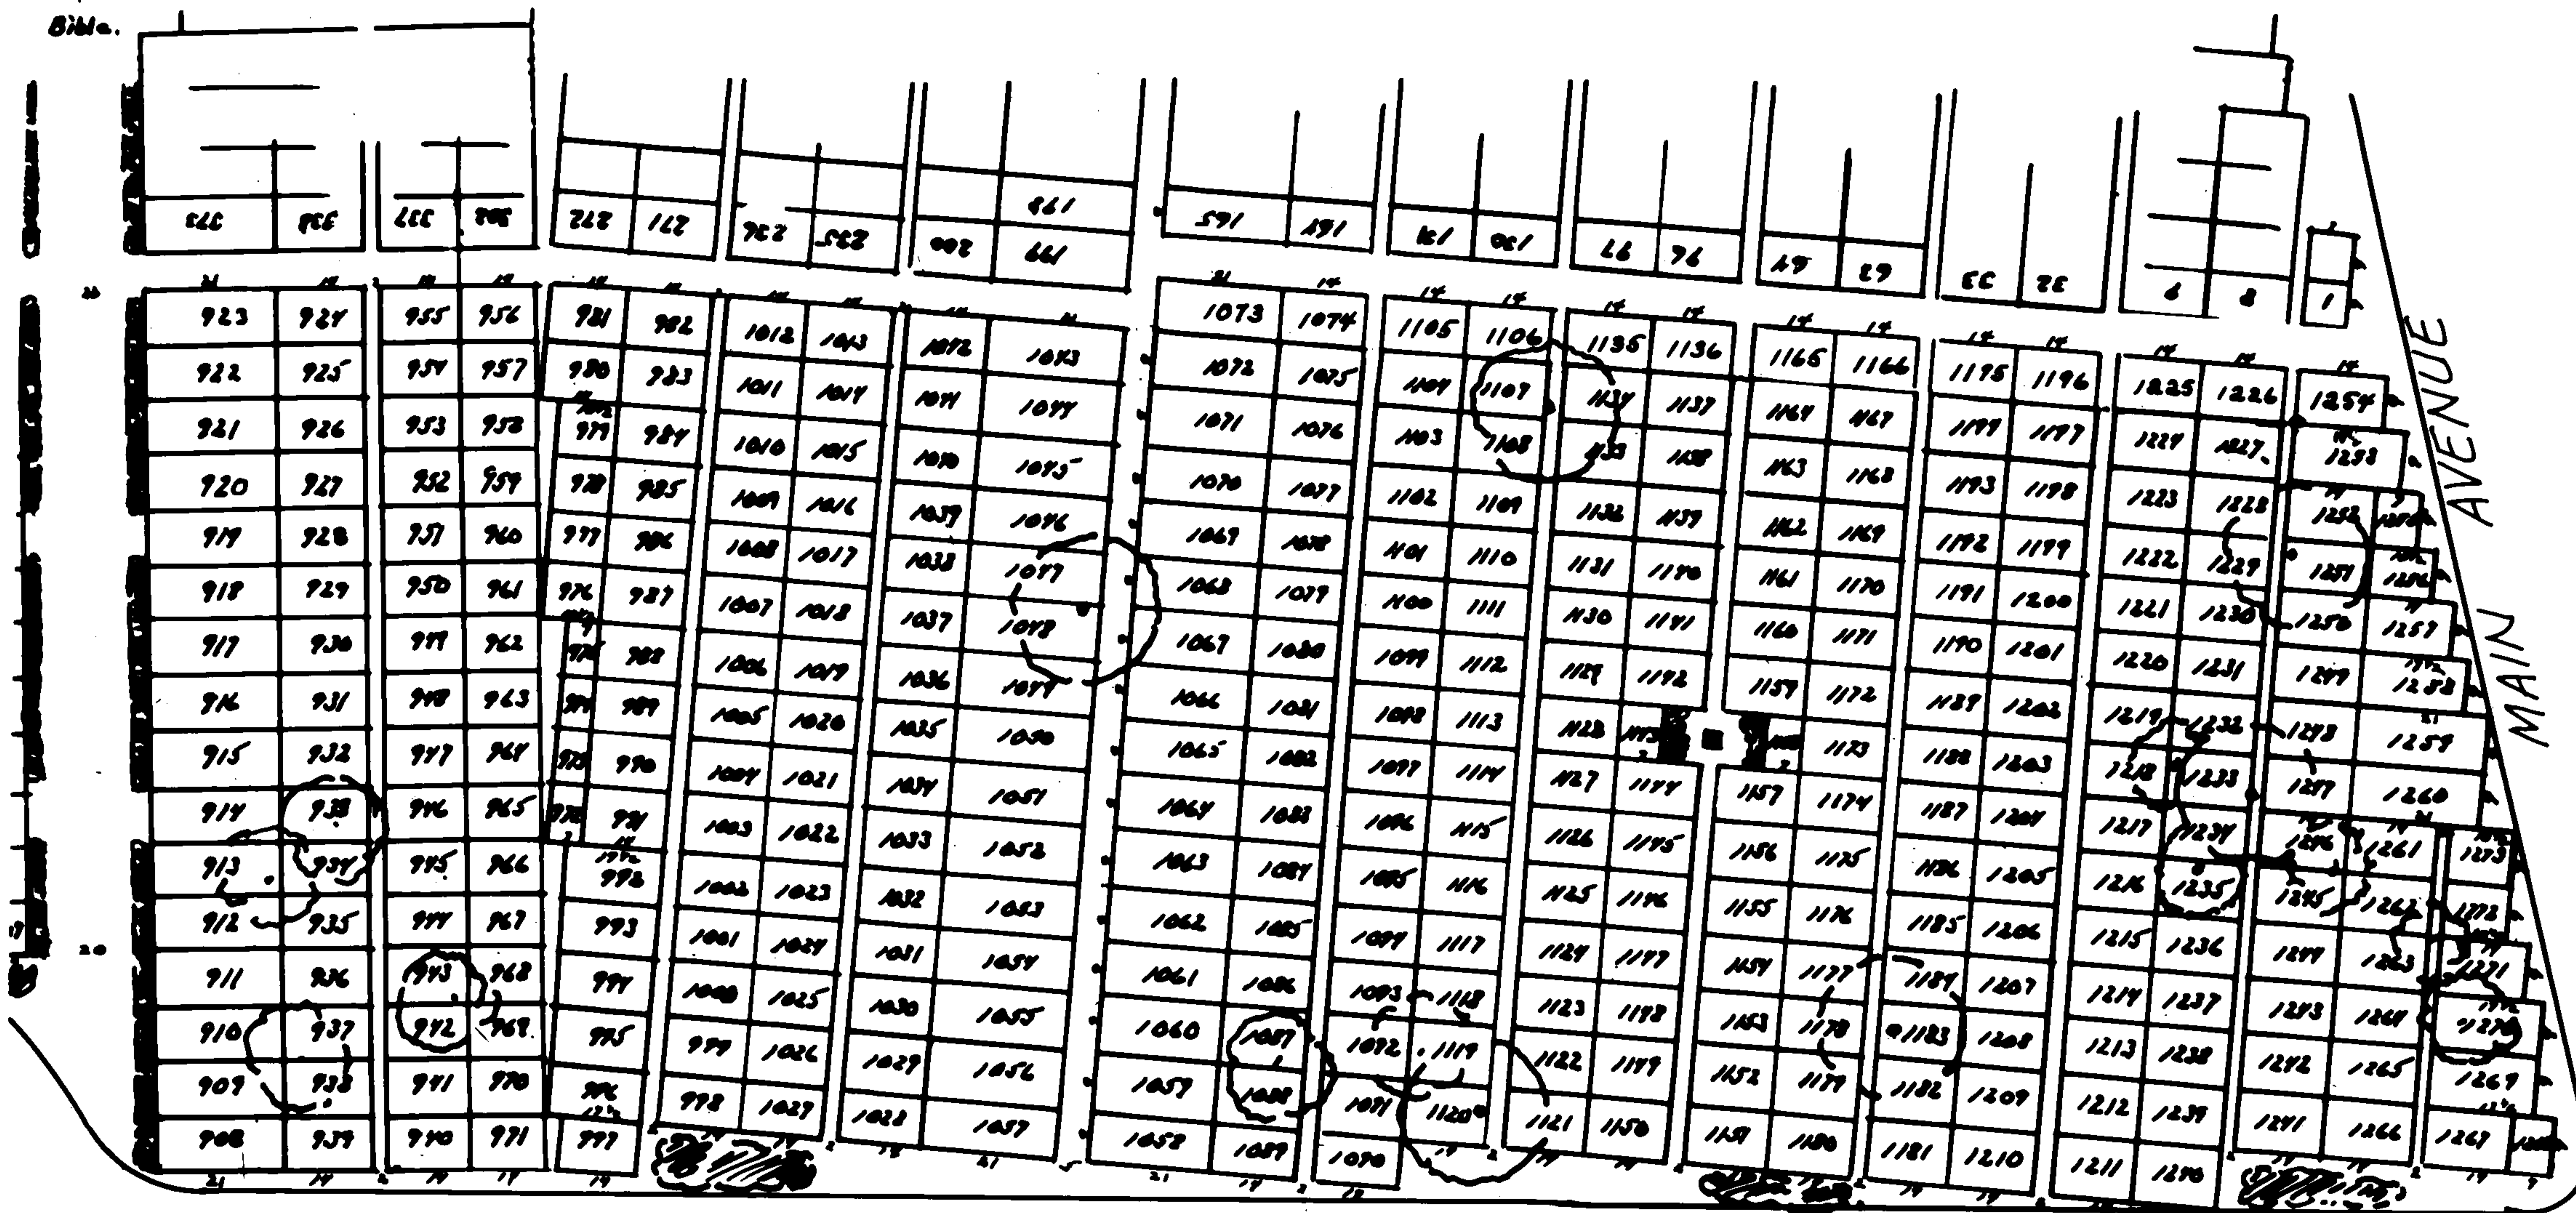

GARDEN OF MEDITATION

Revised to Sept. 1963

"NORTH" FOREST LAWN OMAHA

SCALE: 1" = 30'

GARDEN OF MEDITATION
 FOREST LAWN
 OMAHA

Revised to Sept. 1963

SCALE: 1" = 20'

Frank Priborsky,
 Gen. Mgr.
 Roy P. Priborsky
 Lands. Eng'r.

GARDEN OF MEDITATION "NORTH"
 FOREST LAWN
 OMAHA

SCALE: 1" = 30'

William D. McHugh, Jr.
 Asst. Secy. and General Manager

Ray M. Mynick
 Landscape Engineer,
 April, 1961.

GARDEN OF MEDITATION "SOUTH" FOREST LAWN OMAHA

SCALE: 1"=40'