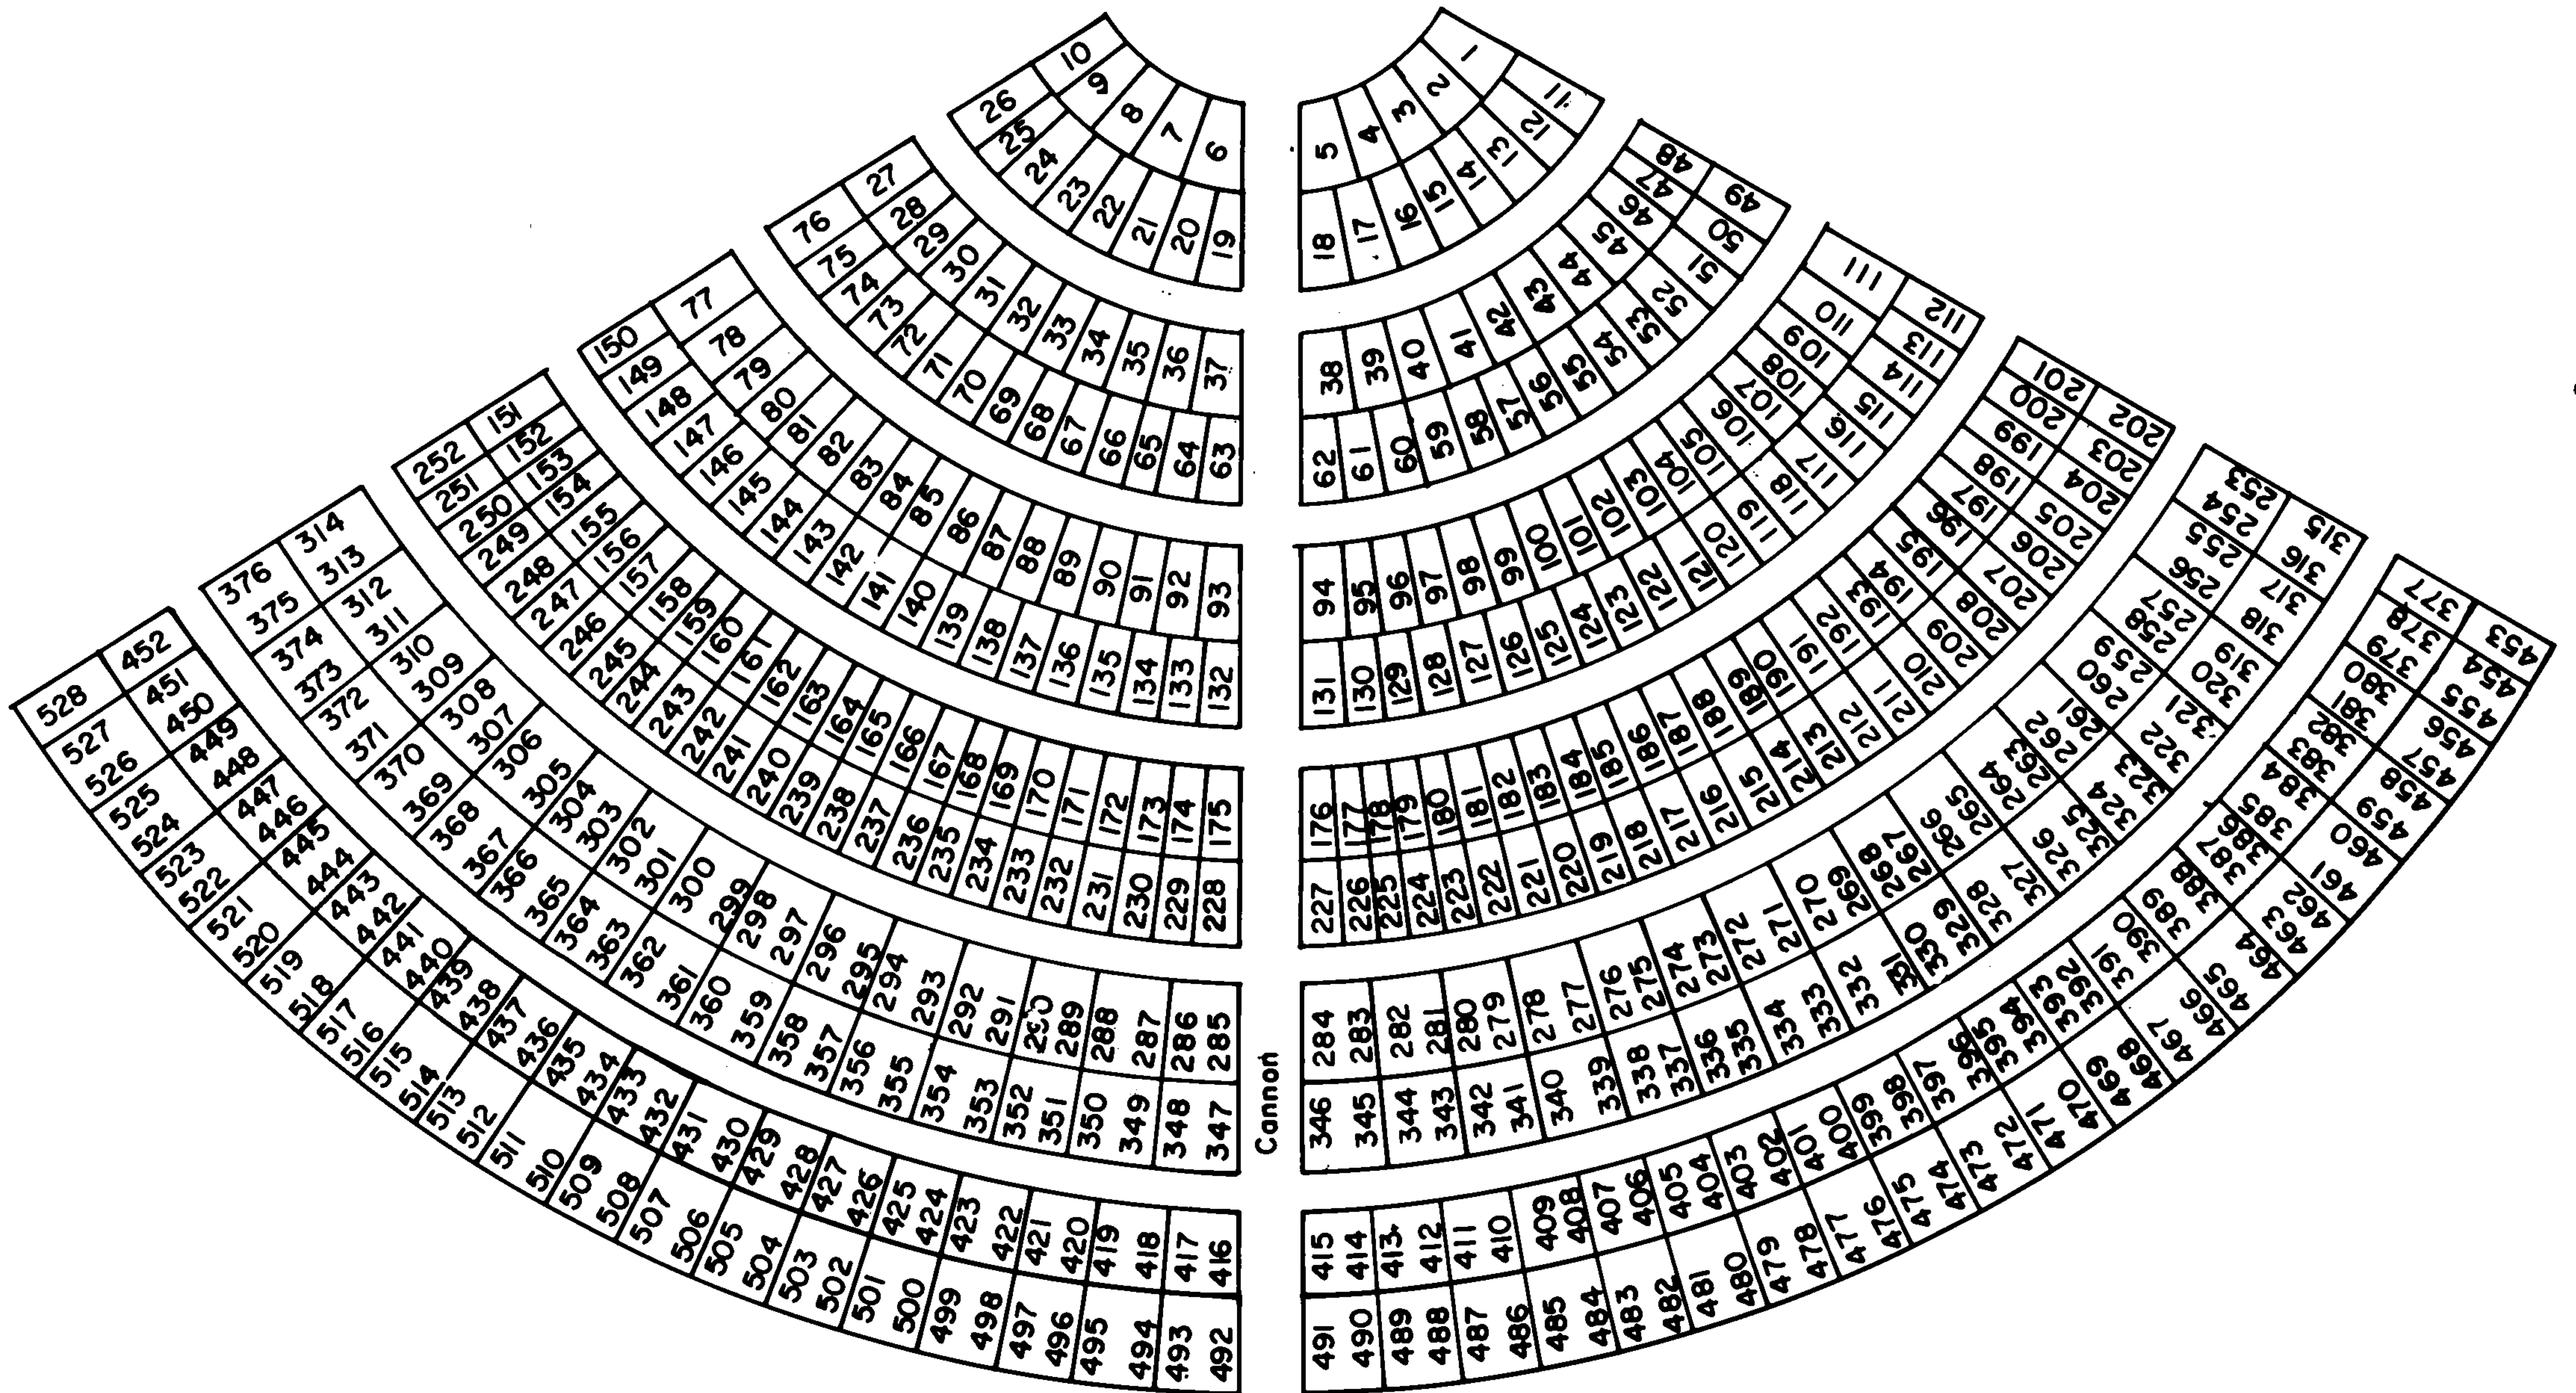

AMERICAN LEGION PLOT SECTION 19  
 FOREST LAWN MEMORIAL PARK  
 OMAHA, NEBRASKA

SCALE 1" = 10'

ADDITION TO SECTION 19  
 FOREST LAWN MEMORIAL PARK  
 OMAHA, NEBRASKA

SCALE: 1" = 12'

# ADDITION TO SECTION 19 FOREST LAWN MEMORIAL PARK OMAHA, NEBRASKA

SCALE: 1" = 20'

AUG. 1958