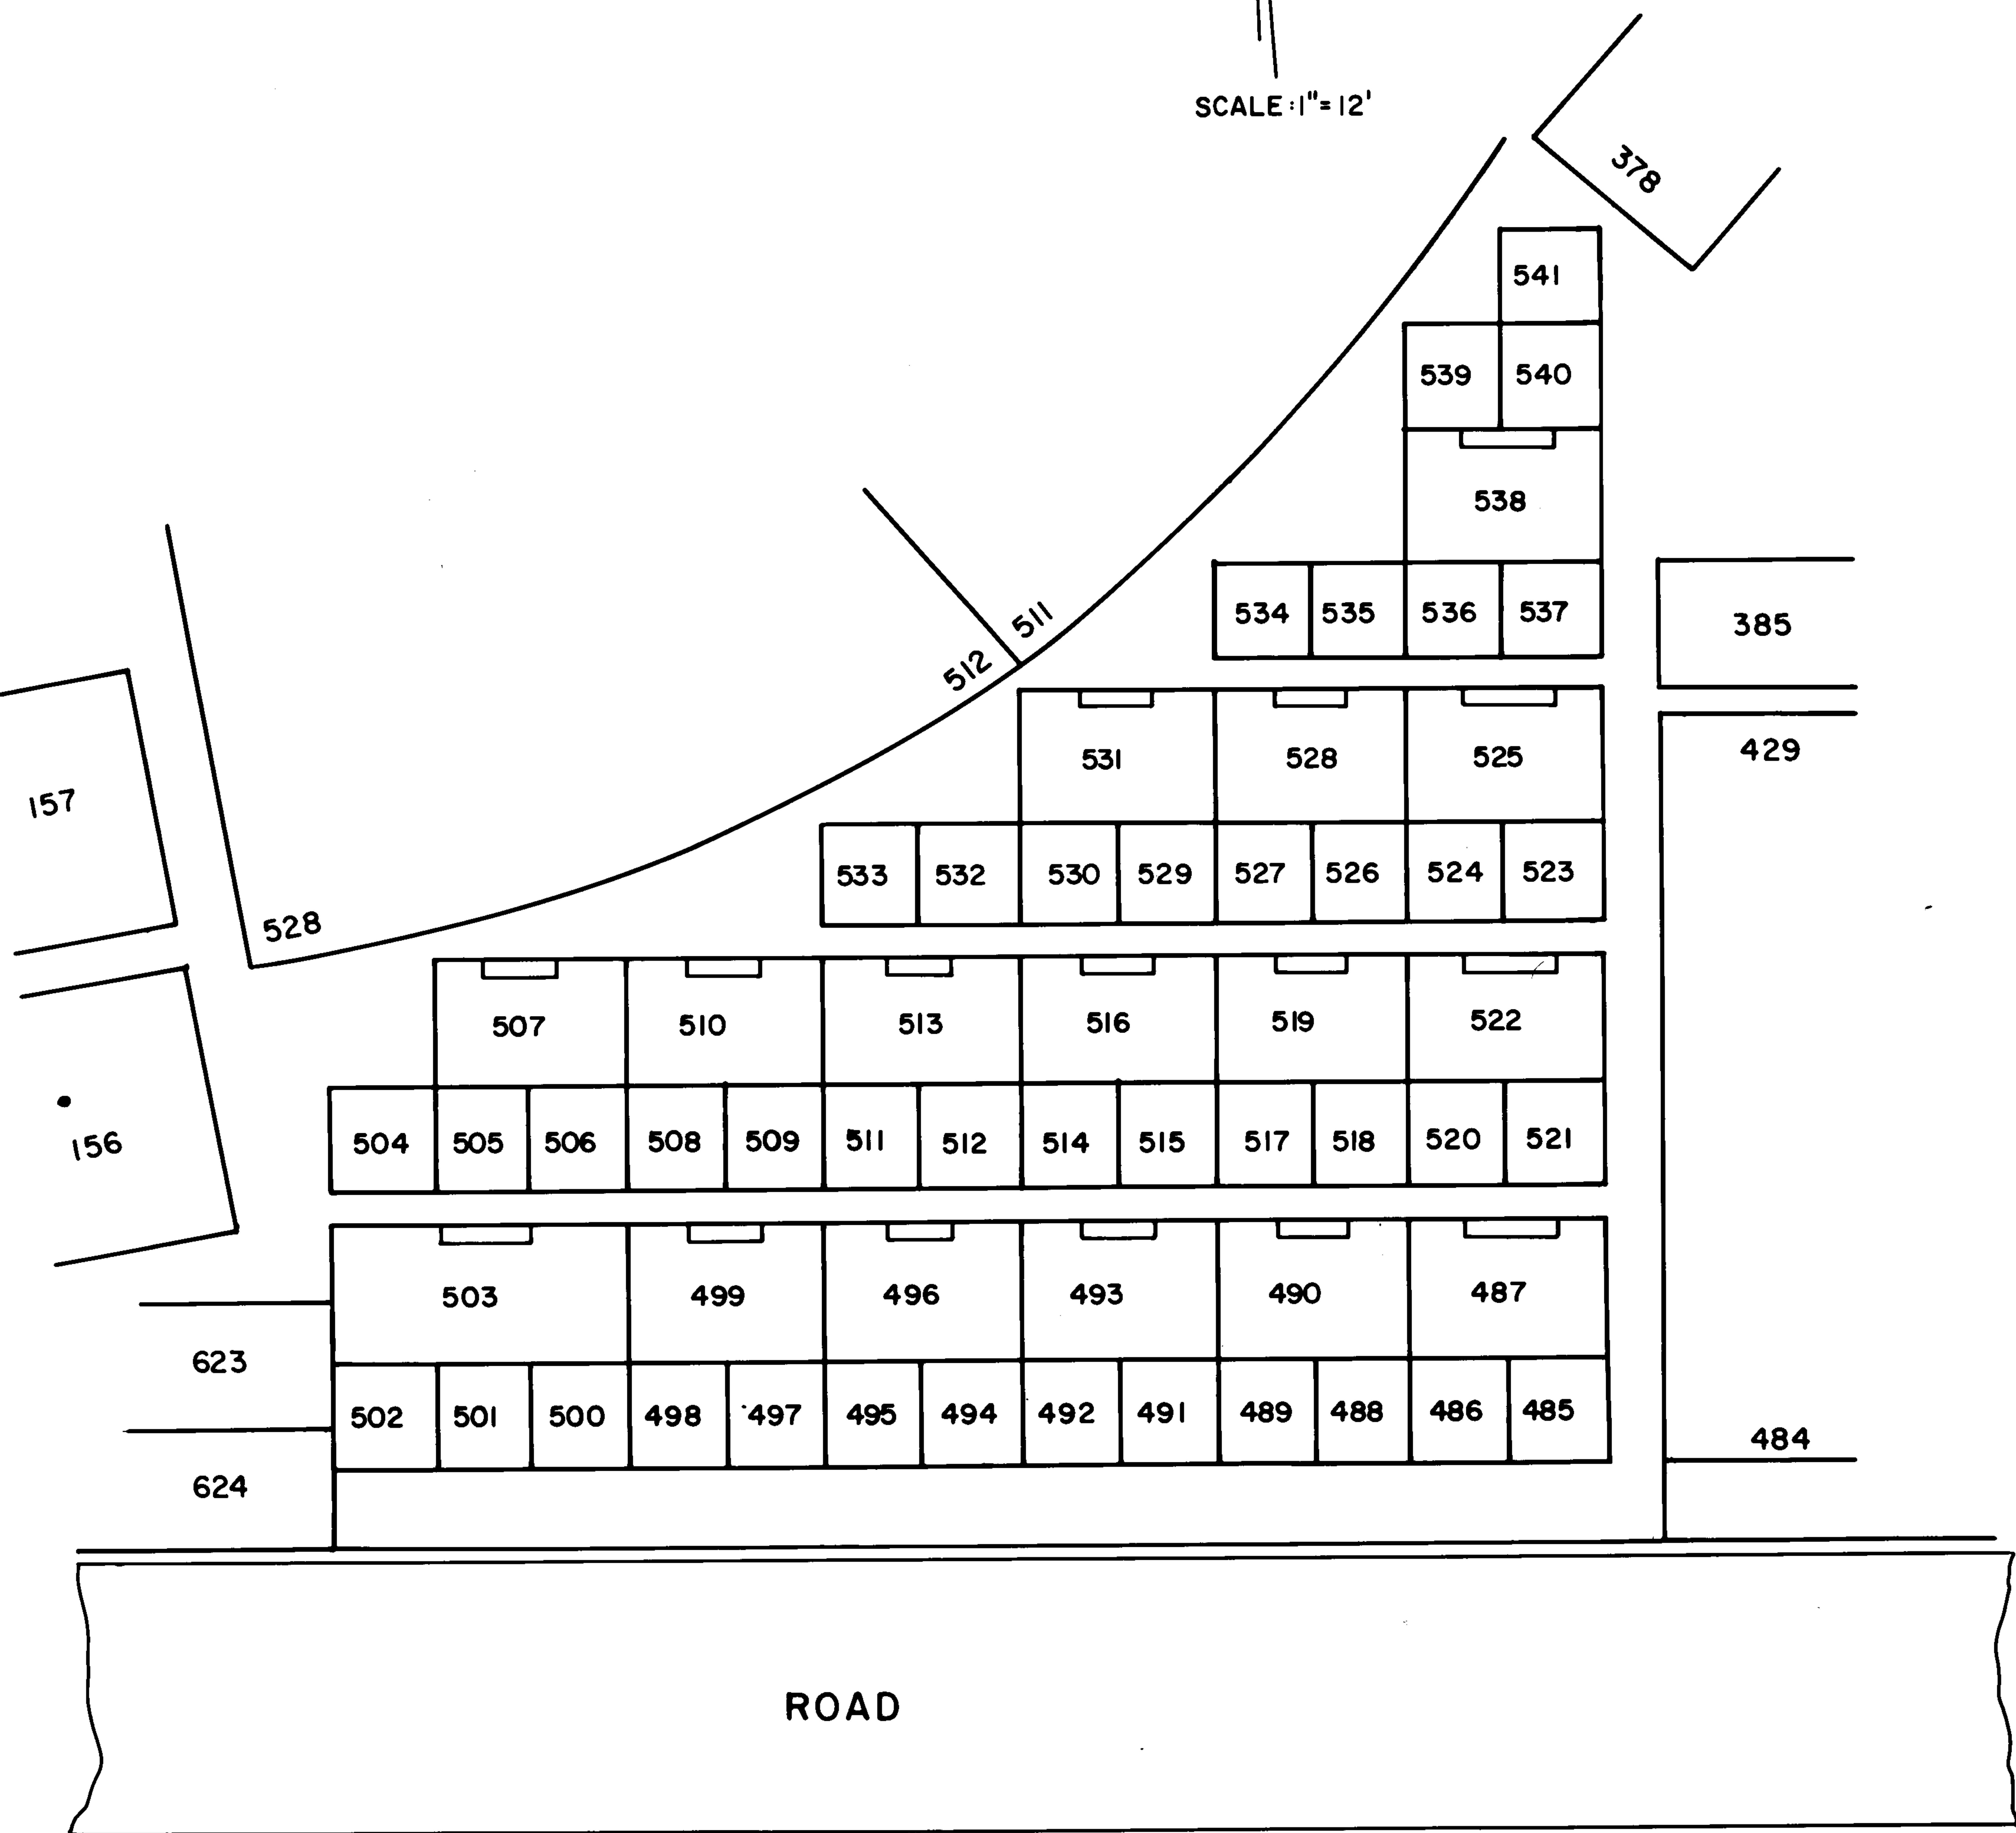

AMERICAN LEGION PLOT SECTION 19  
 FOREST LAWN MEMORIAL PARK  
 OMAHA, NEBRASKA

SCALE 1" = 10'

ADDITION TO SECTION 19  
 FOREST LAWN MEMORIAL PARK  
 OMAHA, NEBRASKA

SCALE: 1" = 12'

# ADDITION TO SECTION 19 FOREST LAWN MEMORIAL PARK OMAHA, NEBRASKA

SCALE: 1" = 20'

AUG. 1958