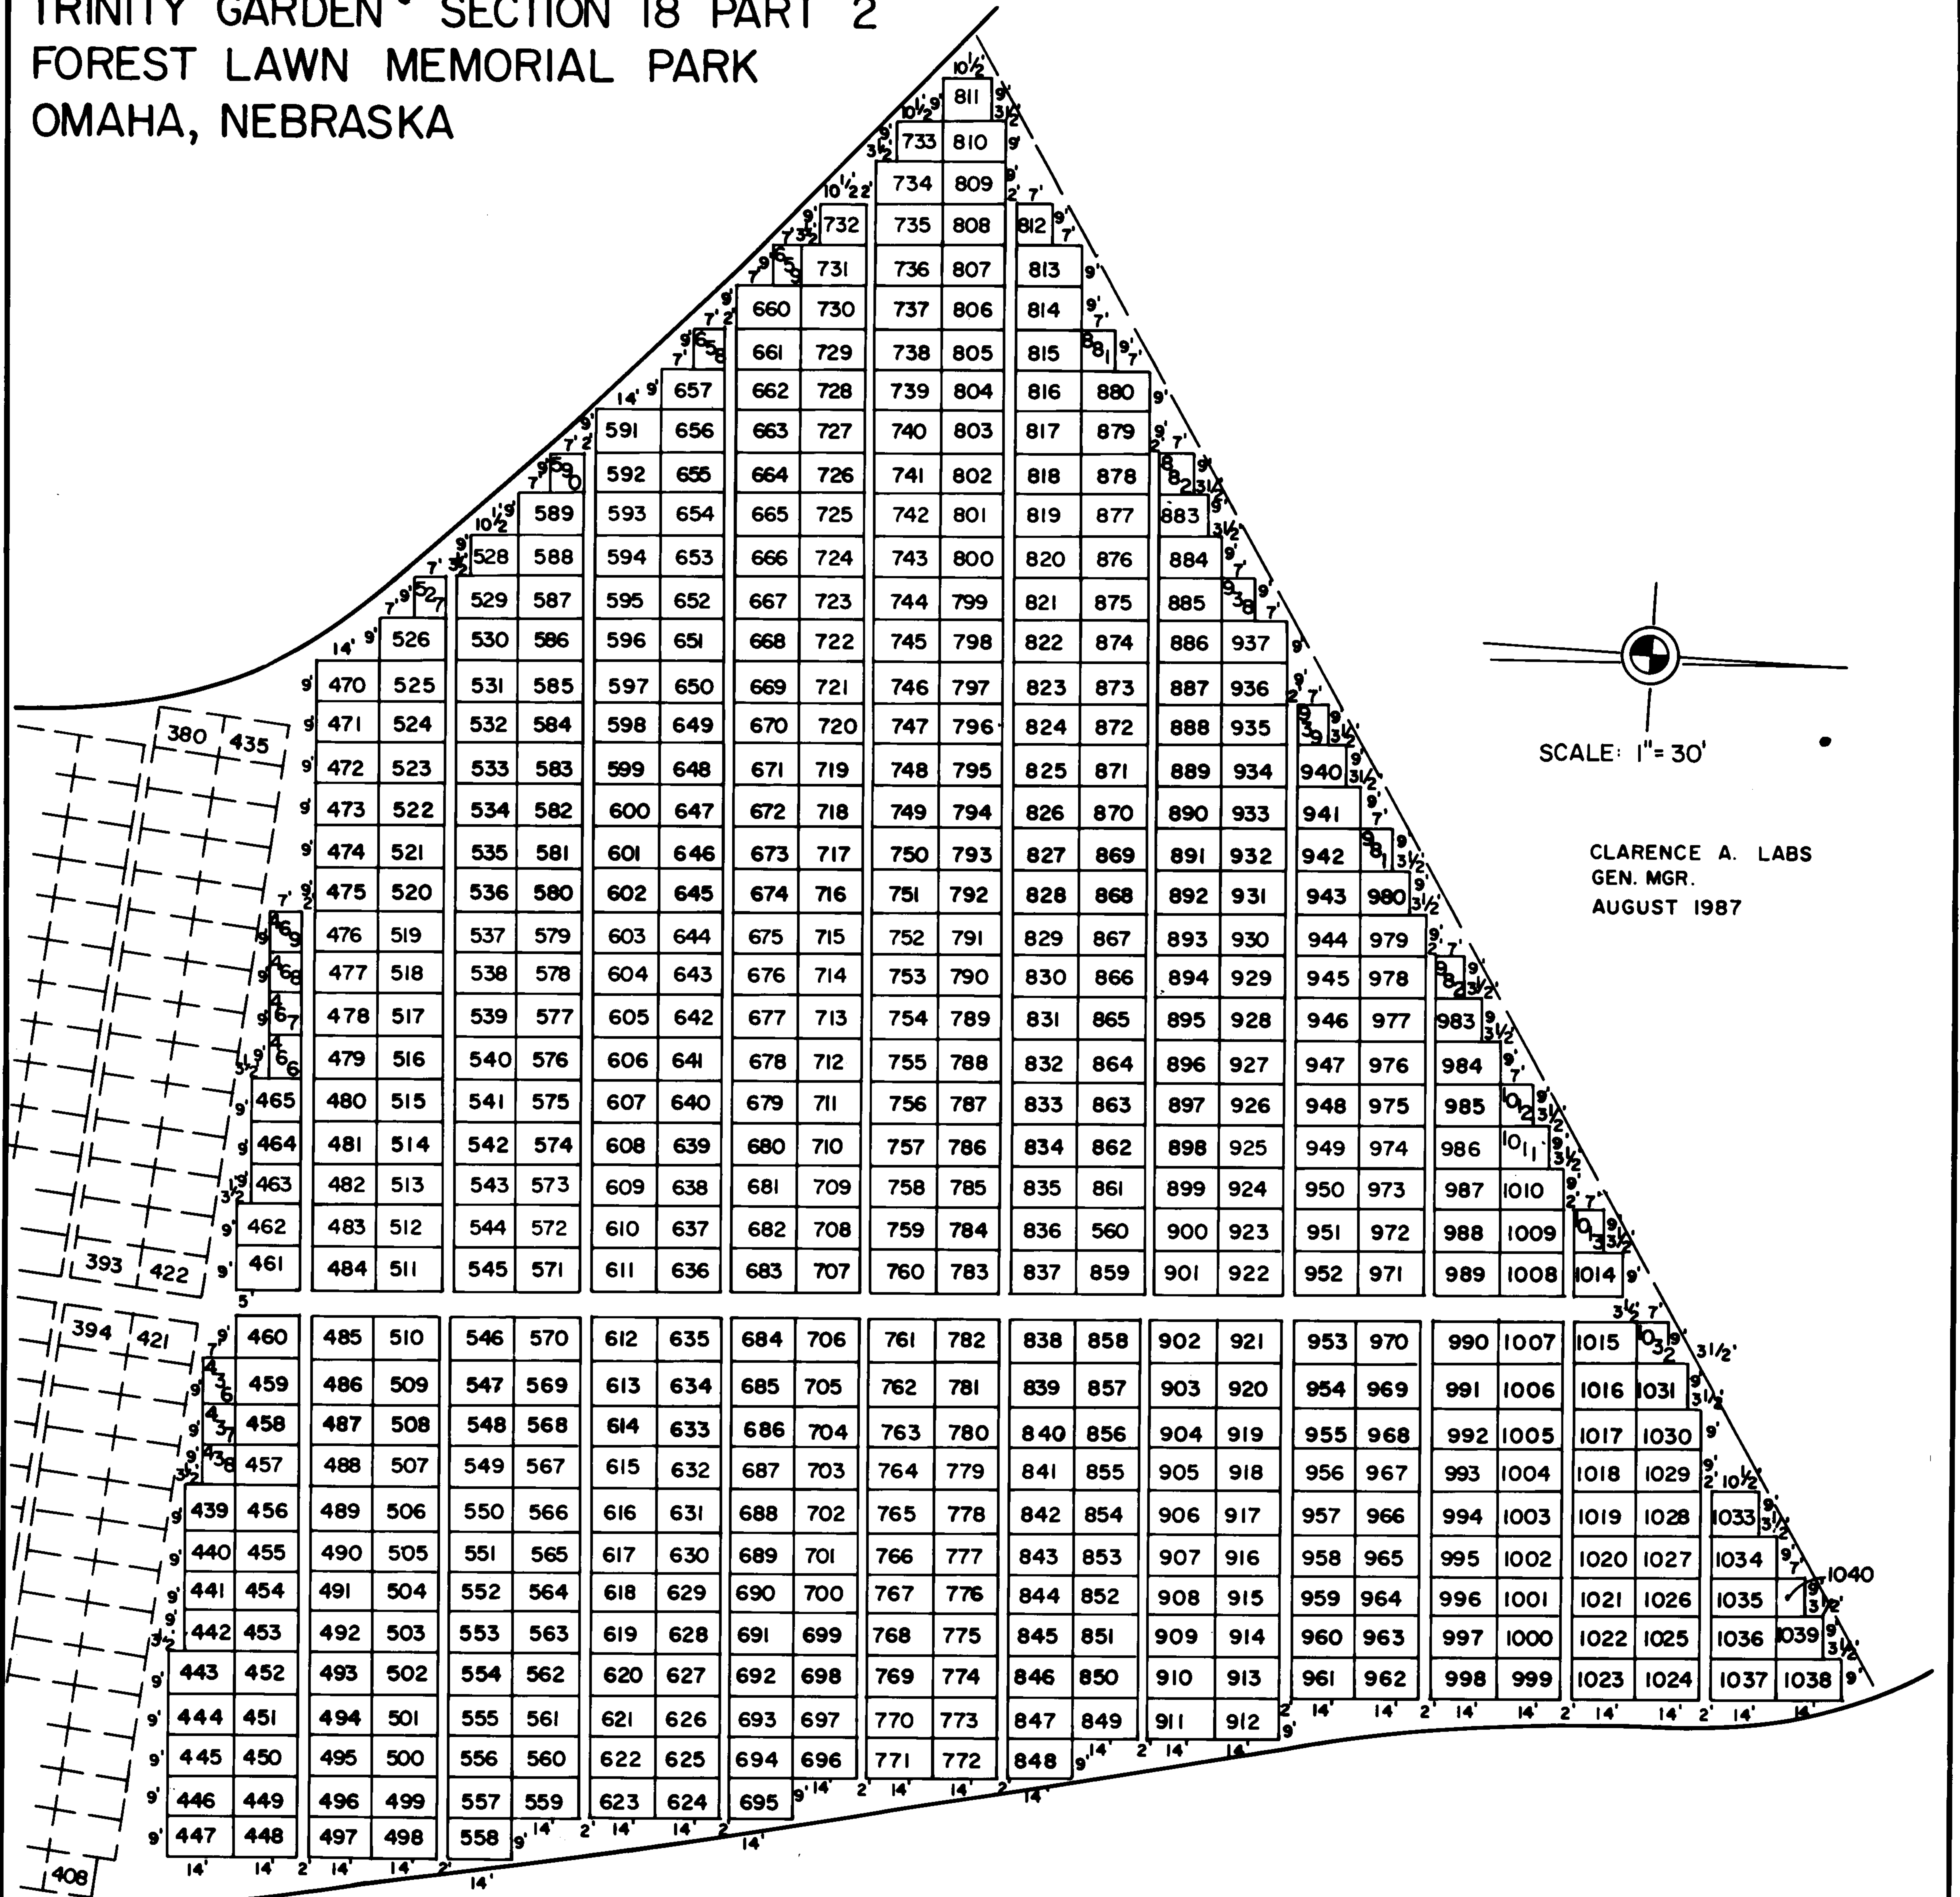

TRINITY GARDEN SECTION 18 PART I

FOREST LAWN MEMORIAL PARK

OMAHA, NEBRASKA

SCALE: 1" = 30'

CLARENCE A. LABS
 GEN. MGR.
 AUGUST 1987

TRINITY GARDEN
 SECTION 18 PART I

TRINITY GARDEN SECTION 18 PART 2
 FOREST LAWN MEMORIAL PARK
 OMAHA, NEBRASKA

SCALE: 1" = 30'

CLARENCE A. LABS
 GEN. MGR.
 AUGUST 1987