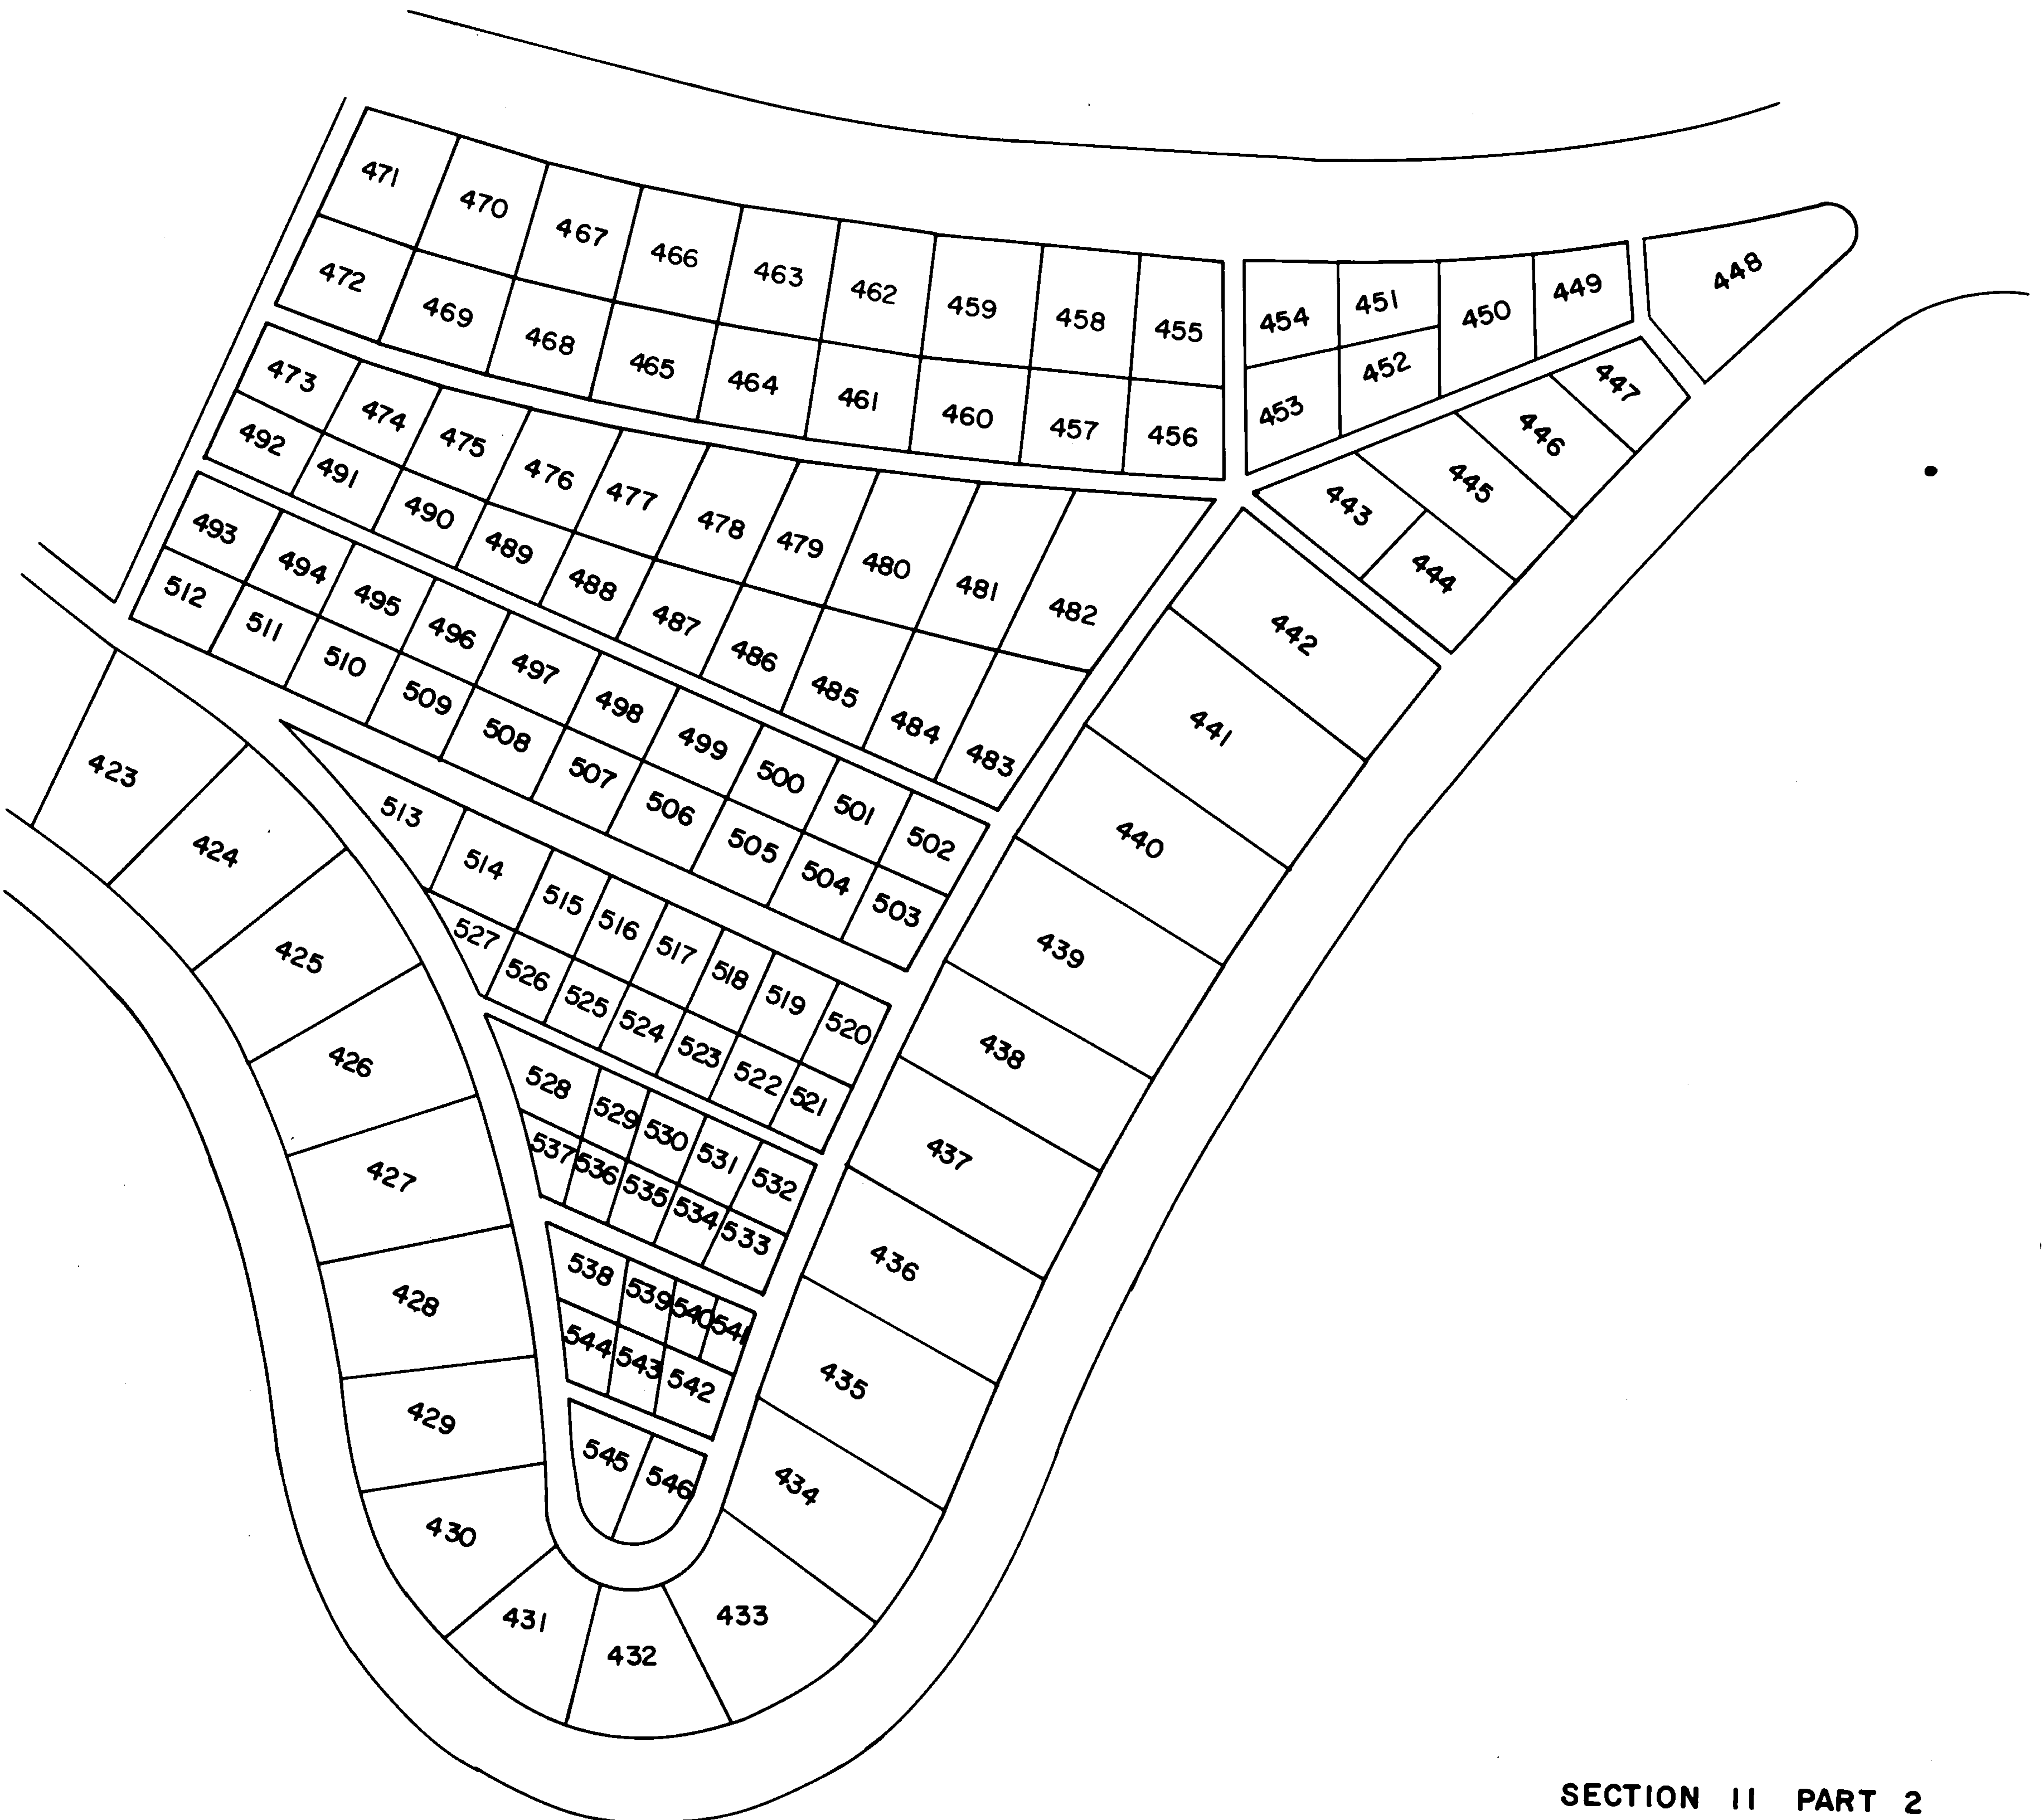

PART I SECTION II
 FOREST LAWN MEMORIAL PARK
 OMAHA, NEBRASKA

SECTION 11 PART 2
FOREST LAWN MEMORIAL PARK
OMAHA, NEBRASKA

SCALE : 1" = 30'

ELKS REST SECTION II
FOREST LAWN MEMORIAL PARK
OMAHA, NEBRASKA

SCALE: 1" = 50' ±