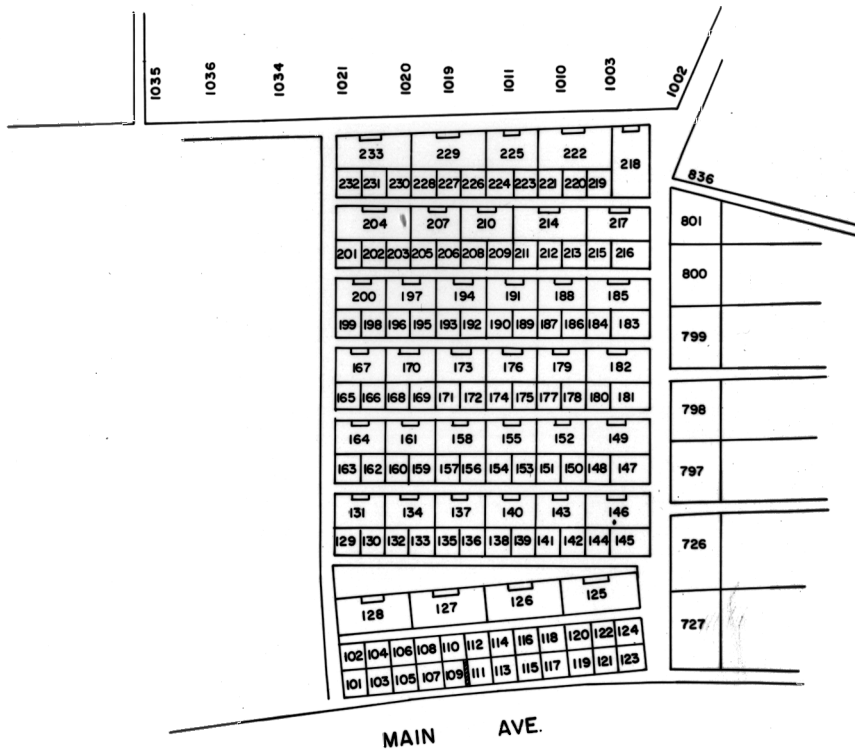

SECTION 3 (MASONIC)
 FOREST LAWN MEMORIAL PARK
 OMAHA, NEBRASKA

SCALE: 1" = 30'

MONUMENTAL:

- 10 6 - GRAVE LOTS.
- 5 5 - GRAVE LOTS.
- 23 4 - GRAVE LOTS.

NON-MONUMENTAL:

- 5 3 - GRAVE LOTS.
- 90 2 - GRAVE LOTS.

TOTAL: 133 LOTS, 372 GRAVES

JULY 1948

SECTION 3 (MASONIC)

MASONIC SECTION 3 PART 2
FOREST LAWN MEMORIAL PARK
OMAHA, NEBRASKA

SCALE 1" = 40'